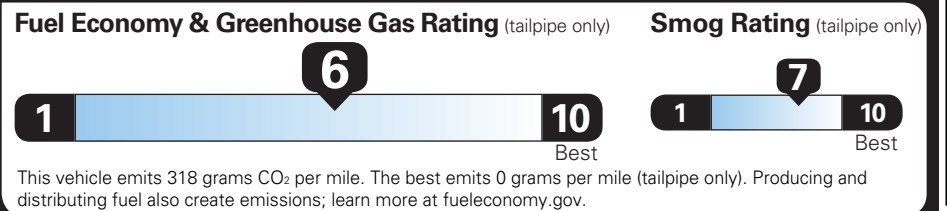

TOTAL OPTIONS	\$2,045.00
TOTAL VEHICLE & OPTIONS	\$29,545.00
DESTINATION CHARGE	1,195.00

TOTAL VEHICLE PRICE* \$30,740.00

EPA DOT Fuel Economy and Environment

Gasoline Vehicle

Fuel Economy

28 MPG combined city/hwy

26 city

31 highway

3.6 gallons per 100 miles

You save \$250 in fuel costs over 5 years compared to the average new vehicle.

Small SUVs range from 16 to 125 MPG. The best vehicle rates 141 MPGe.

Annual fuel COST \$1,450